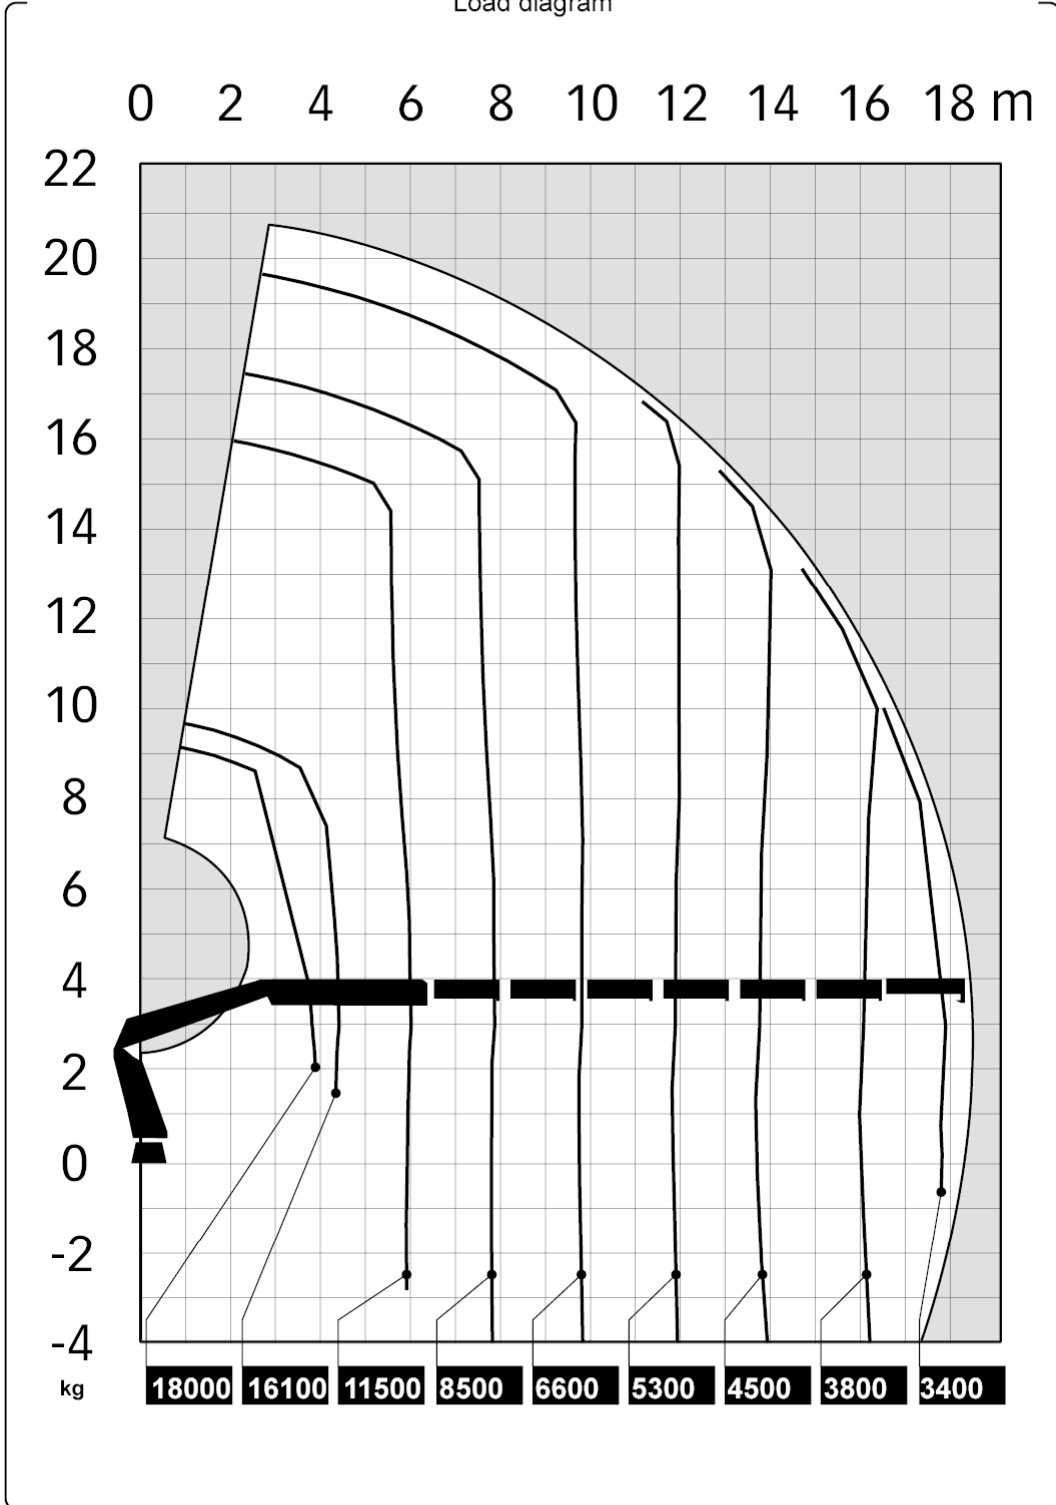

Load diagram

The HIAB XS range